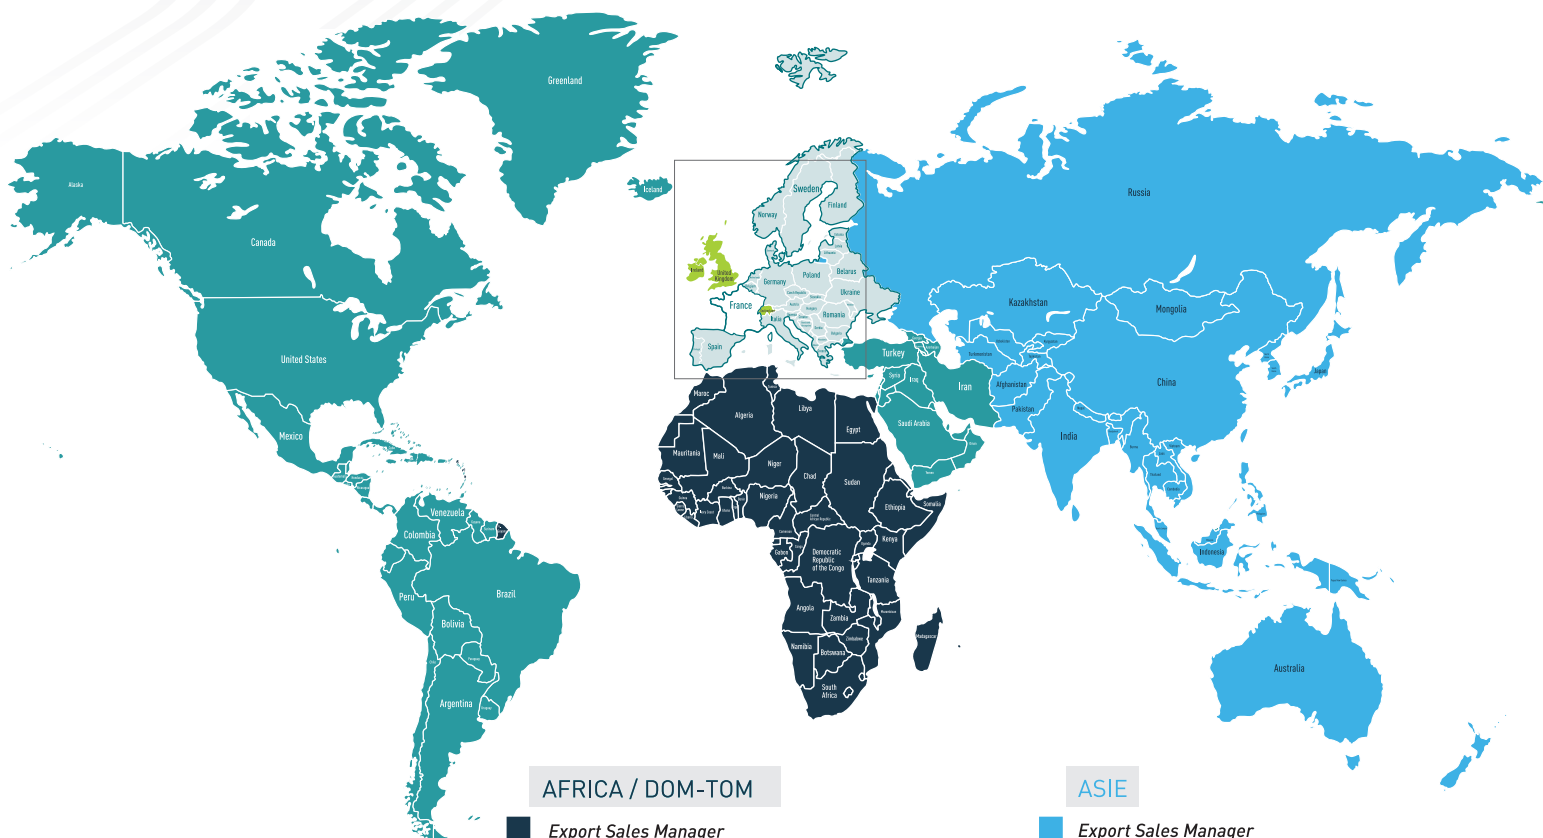

SALES NETWORK

Export

AFRICA / DOM-TOM

Export Sales Manager
(Africa / Dom-Tom)
Marc CORMERY
 Cell. 33 (0)6 74 99 74 15
 Email : marc.cormery@sainte-lizaigne.com

ASIE

Export Sales Manager
Technical Products Manager
Pascal BEAUFOR
 Cell. 33 (0)6 32 71 03 38
 Email : pascal.beaufor@sainte-lizaigne.com